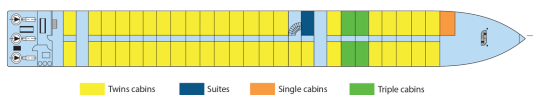

Decks and technical details

MAIN DECK 50 cabins

UPPER DECK 28 cabins