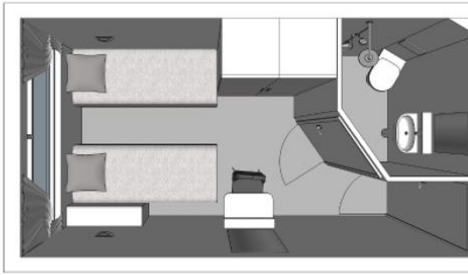

MS Modigliani

4 anchors - Danube, Rhine and tributaries - 78 cabins

MS Modigliani

The MS Modigliani sails on the Danube, the Rhine and its tributaries.

Interior design

Cabins

- Main deck 1 double bed - Suit 16 m²
- Main deck 1 single bed 11 m²
- Main deck 2 adjustable twin beds 11 m²
- Main deck 3 beds 11 m²
- Upper deck 2 adjustable twin beds 11 m²
- Upper Deck 1 double bed - disabled person 11 m²

Cabins equipments

- TV
- Telephone (for internal calls only)
- Bathroom with shower and toilet
- Towels
- Safe
- Independent air-conditioning
- Electricity 220V
- Wi-Fi

Please note that there is no laundry service on board the ship.

Year Renovated : 2011

Guest capacity : 159

Length : 110

Number of cabin decks : 2

Number of cabins : 78

Width : 11.40

Cabins outside

Cabin for Mobility Impaired