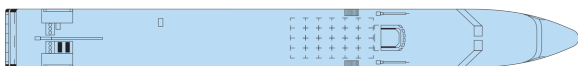

Decks and technical details

MAIN DECK 50 cabins

UPPER DECK 28 cabins

SUN DECK

MAIN DECK : LIBRARY

UPPER DECK : RESTAURANT - RECEPTION DESK - LOUNGE BAR WITH DANCEFLOOR

Edition 2019 - MOD_V3

Year Built : 2001

Year Renovated : 2011

Guest capacity : 159

Length : 110

Number of cabin decks : 2

Number of cabins : 78

Width : 11.40

Cabins outside

Cabin for Mobility Impaired